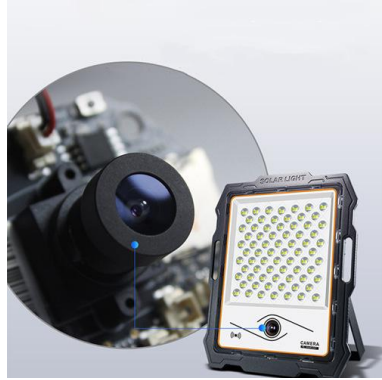

GATESEA

SKYEYE

SOLAR CAMERA FLOOD LIGHTS

• Website: www.SunPowerLights.com • Email: Sales@SunPowerLights.com

Features

Model SKYEYE solar camera flood lights is a large market demands LED solar flood lights among Gatesea' worldwide customers, for its durable quality, excellent lighting performance, and its competitive factory direct sale prices, welcome to contact Gatesea sales team for more product specification and cooperation terms. Latest exclusive patented CCTV solar floodlights, Gatesea is the first manufactory who put webcam inside solar floodlights for security monitoring purpose. The camera footages can be check on your mobile devices in real time.

Features

Gatesea Technology Latest exclusive patented CCTV solar flood lights, the first manufactory who put webcam inside solar floodlights for security monitoring purpose. The first '5GInternet of Things' intelligent monitoring solar floodlight in China, with Exclusive Patent; The first 1080P HD definition & low power dissipation CCTV solar floodlight, with night-vision fuction; With SD memory card, 24-7 non-stop monitoring, App rewind/ alarm/ real time microphone.

Parameters

Model No.	MJ-DW901	MJ-DW902	MJ-DW903	MJ-DW904
Light Power	100W	200W	300W	400W
CCTV Web Camera	2MPx HD	2MPx HD	2MPx HD	2MPx HD
Network	WiFi	WiFi	WiFi	WiFi
Storage	Max 128G	Max 128G	Max 128G	Max 128G
Solar Panel	5V18W Poly	5V28W Poly	5V28W Poly	5V35W Poly
Battery	3.2V 12Ah LifePO4	3.2V 24h LifePO4	3.2V 24Ah LifePO4	3.2V 30Ah LifePO4
Material	Die-casting Aluminium	Die-casting Aluminium	Die-casting Aluminium	Die-casting Aluminium
Working Time	10- 15H	10- 15H	10- 15H	10- 15H
Illumination Area	80+ SQ.Ms	150+ SQ.Ms	250+ SQ.Ms	350+ SQ.Ms