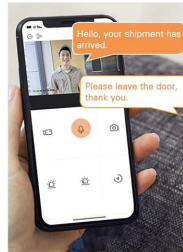

GATESEA

SKYEYE

SOLAR CAMERA FLOOD LIGHTS

• Website: www.SunPowerLights.com • Email: Sales@SunPowerLights.com

Features

Model SKYEYE solar camera flood lights is a large market demands LED solar flood lights among Gatesea' worldwide customers, for its durable quality, excellent lighting performance, and its competitive factory direct sale prices, welcome to contact Gatesea sales team for more product specification and cooperation terms. Latest exclusive patented CCTV solar floodlights, Gatesea is the first manufactory who put webcam inside solar floodlights for security monitoring purpose. The camera footages can be check on your mobile devices in real time.

Features

Gatesea Technology Latest exclusive patented CCTV solar flood lights, the first manufactory who put webcam inside solar floodlights for security monitoring purpose. The first '5GInternet of Things' intelligent monitoring solar floodlight in China, with Exclusive Patent; The first 1080P HD definition & low power dissipation CCTV solar floodlight, with night-vision fuction; With SD memory card, 24-7 non-stop monitoring, App rewind/ alarm/ real time microphone.